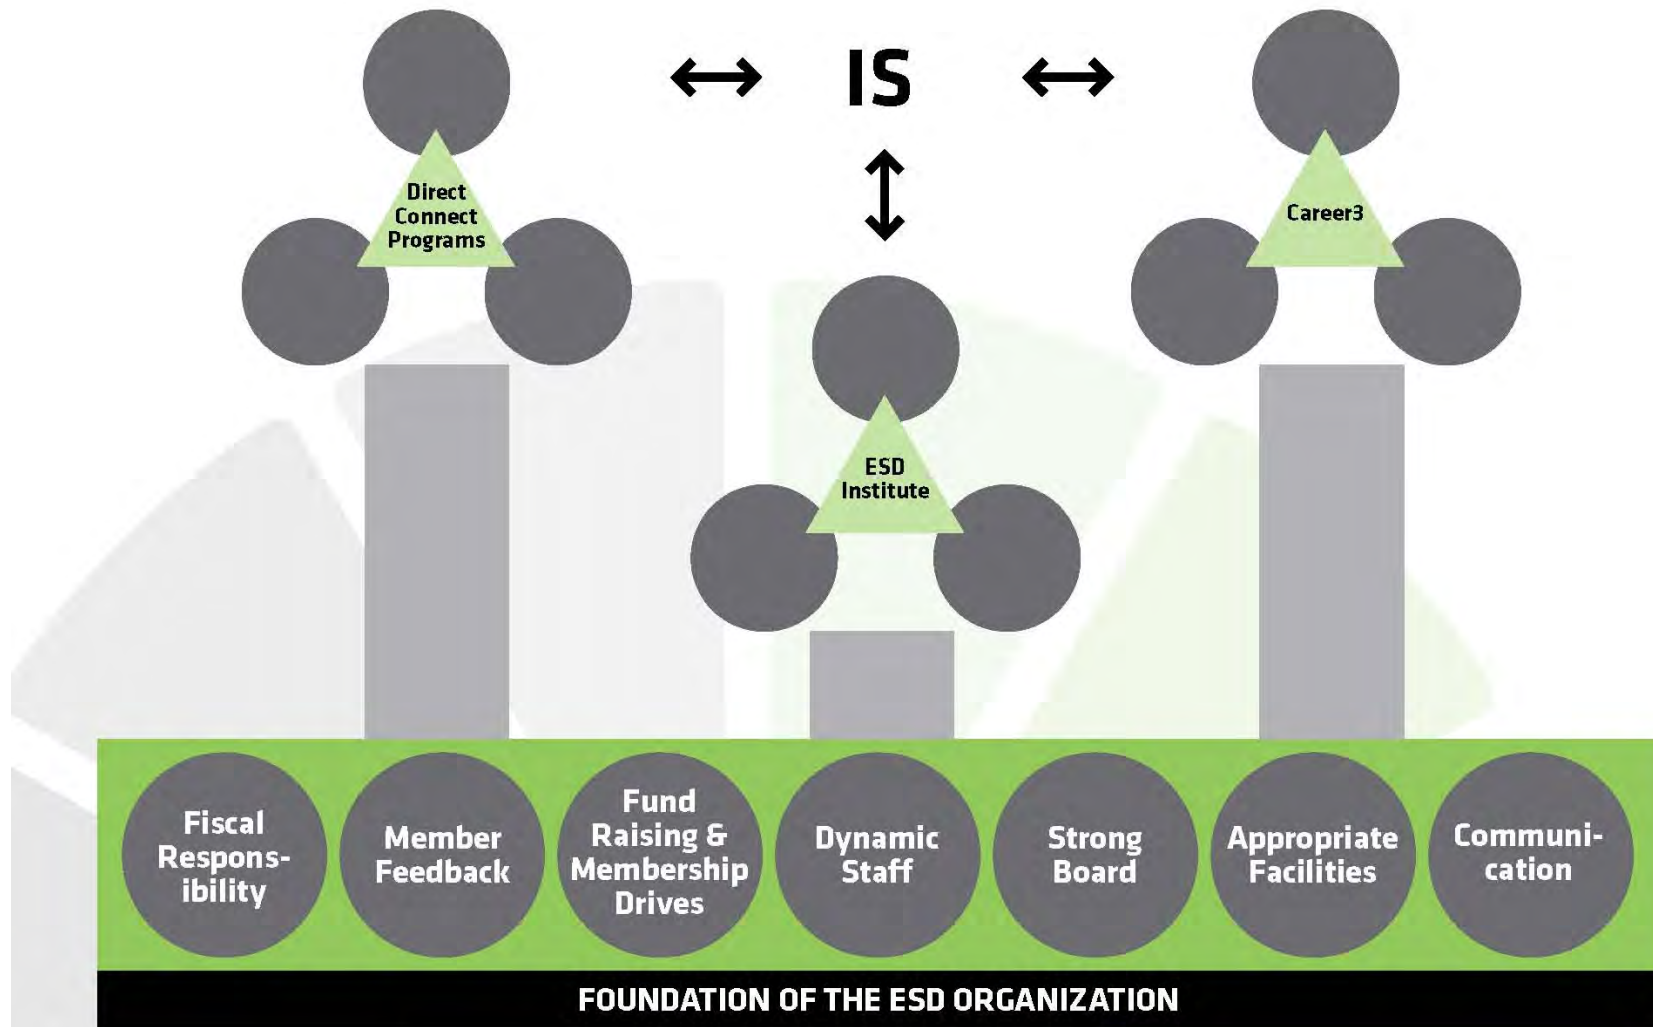

The Engineering Society of Detroit

A Clean Energy Symposium

Monday, September 14, 2009

Darlene Trudell
Executive Vice-President ESD

The Unique Historical Role of ESD

- Over 100 years of organizational service
- Integrity, depth and diversity of ESD Board
- Experienced and skilled ESD Staff
- Problem solving mission of ESD
- 3000 corporate members,
- 6000 individual members
- 77 technical societies and 36 construction organizations reaching 60,000 professionals

THE
RACKHAM
ENGINEERING
FOUNDATION

The Engineering Society of Detroit

HISTORIC FOCUS OF ESD

ESD INSTITUTE

ESD-CONTINUING TECHNICAL DEVELOPMENT