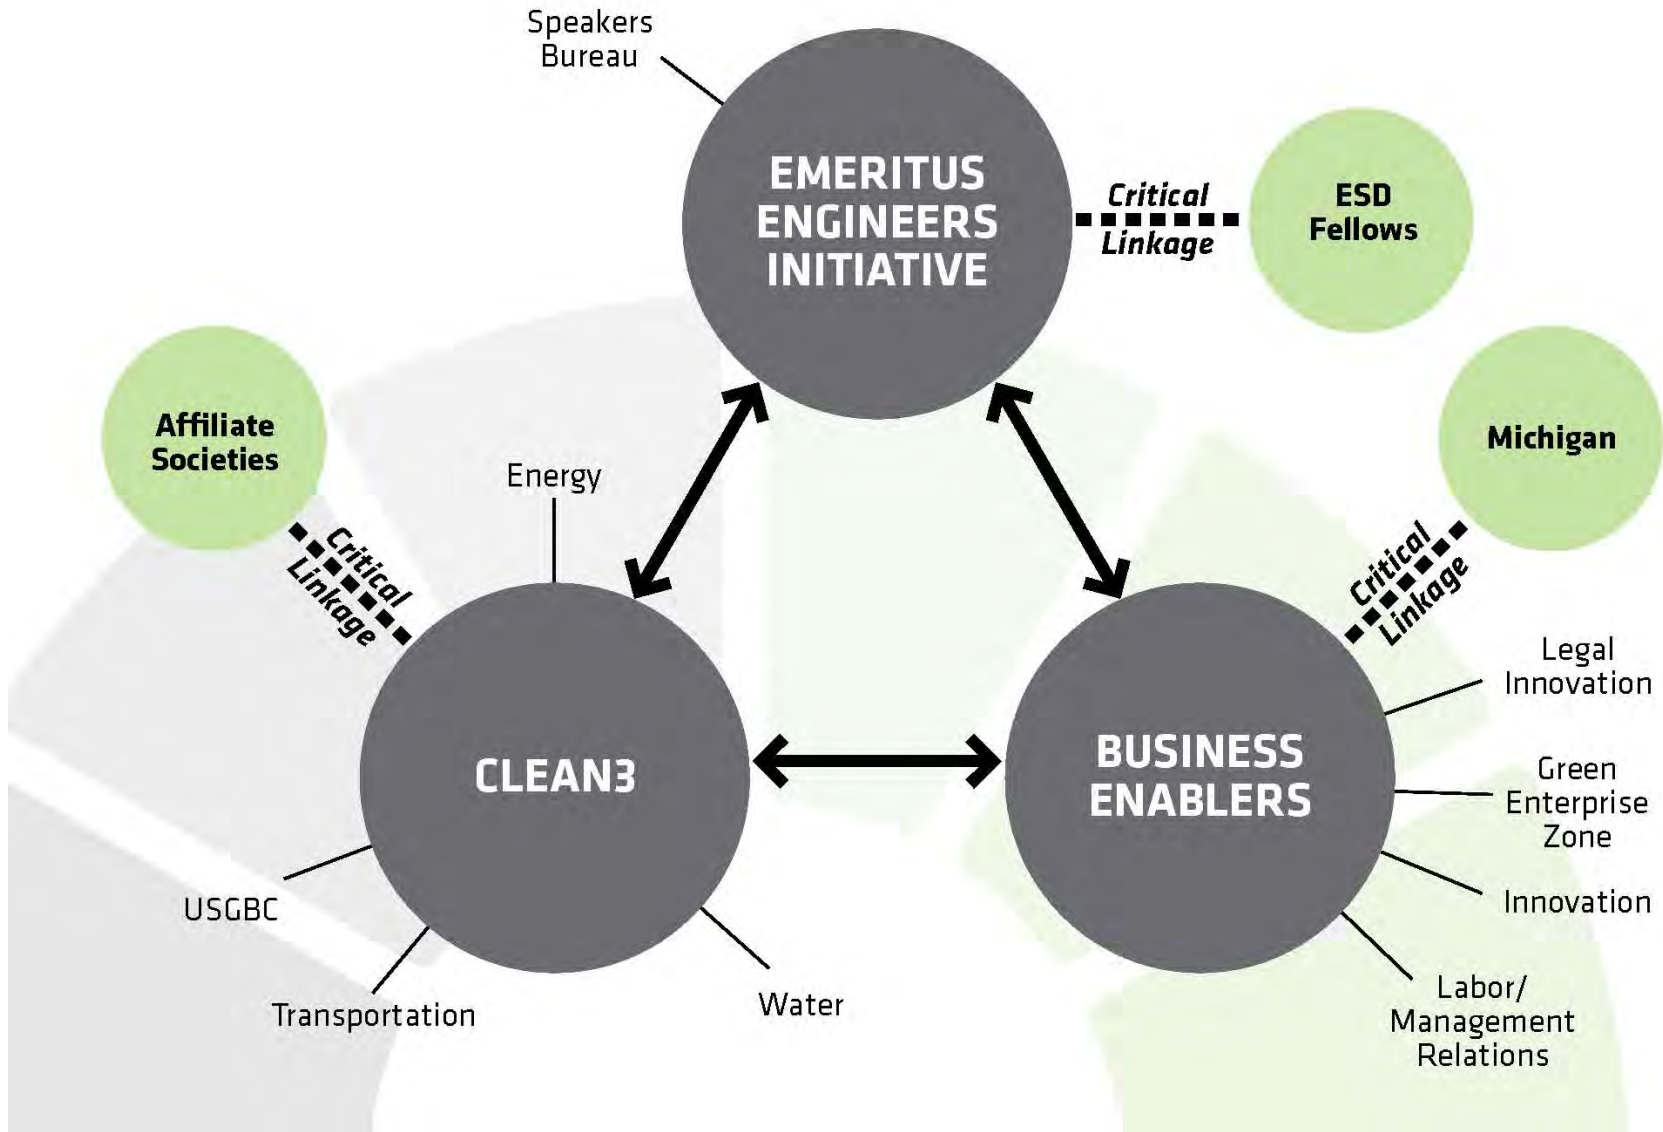

The Engineering Society of Detroit

A Clean Energy Symposium

Monday, September 14, 2009

Darlene Trudell
Executive Vice-President ESD

The Unique Historical Role of ESD

- Over 100 years of organizational service
- Integrity, depth and diversity of ESD Board
- Experienced and skilled ESD Staff
- Problem solving mission of ESD
- 3000 corporate members,
- 6000 individual members
- 77 technical societies and 36 construction organizations reaching 60,000 professionals

THE
RACKHAM
ENGINEERING
FOUNDATION

The Engineering Society of Detroit

HISTORIC FOCUS OF ESD

ESD INSTITUTE

ESD-CONTINUING TECHNICAL DEVELOPMENT