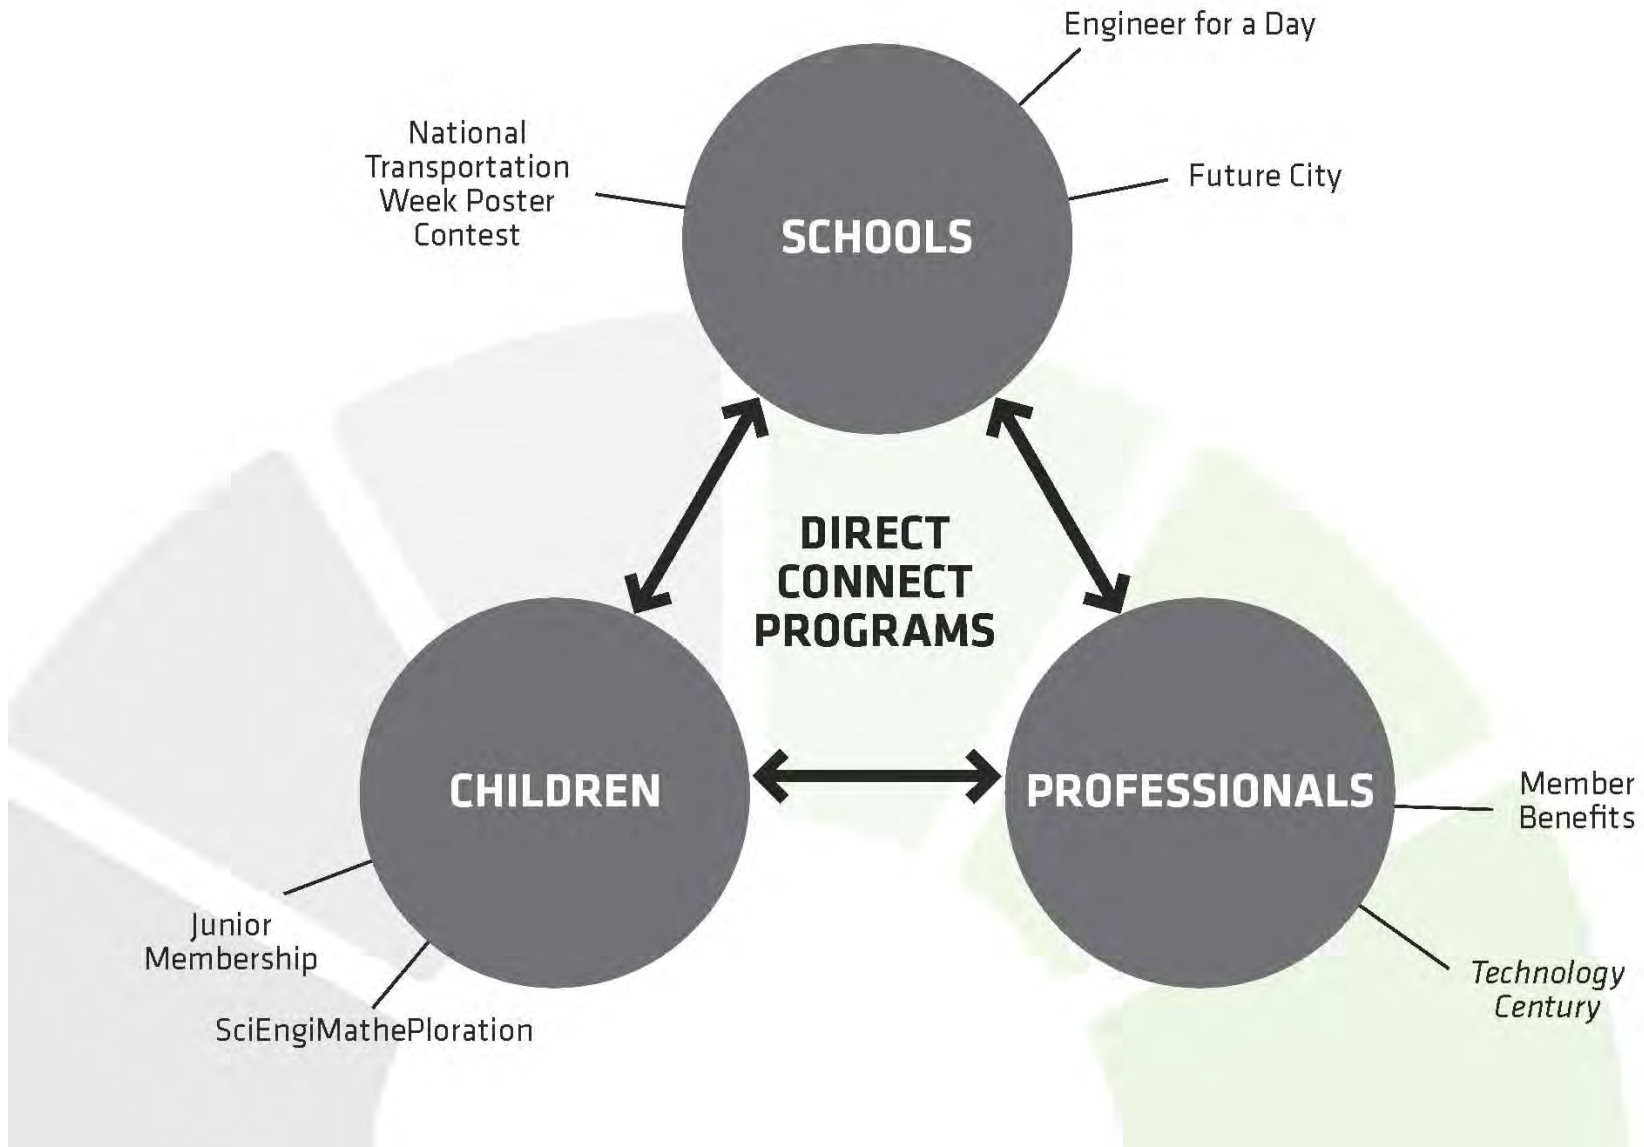

The Engineering Society of Detroit

A Clean Energy Symposium

Monday, September 14, 2009

Darlene Trudell
Executive Vice-President ESD

The Unique Historical Role of ESD

- Over 100 years of organizational service
- Integrity, depth and diversity of ESD Board
- Experienced and skilled ESD Staff
- Problem solving mission of ESD
- 3000 corporate members,
- 6000 individual members
- 77 technical societies and 36 construction organizations reaching 60,000 professionals

THE
RACKHAM
ENGINEERING
FOUNDATION

The Engineering Society of Detroit

HISTORIC FOCUS OF ESD

ESD INSTITUTE

ESD-CONTINUING TECHNICAL DEVELOPMENT